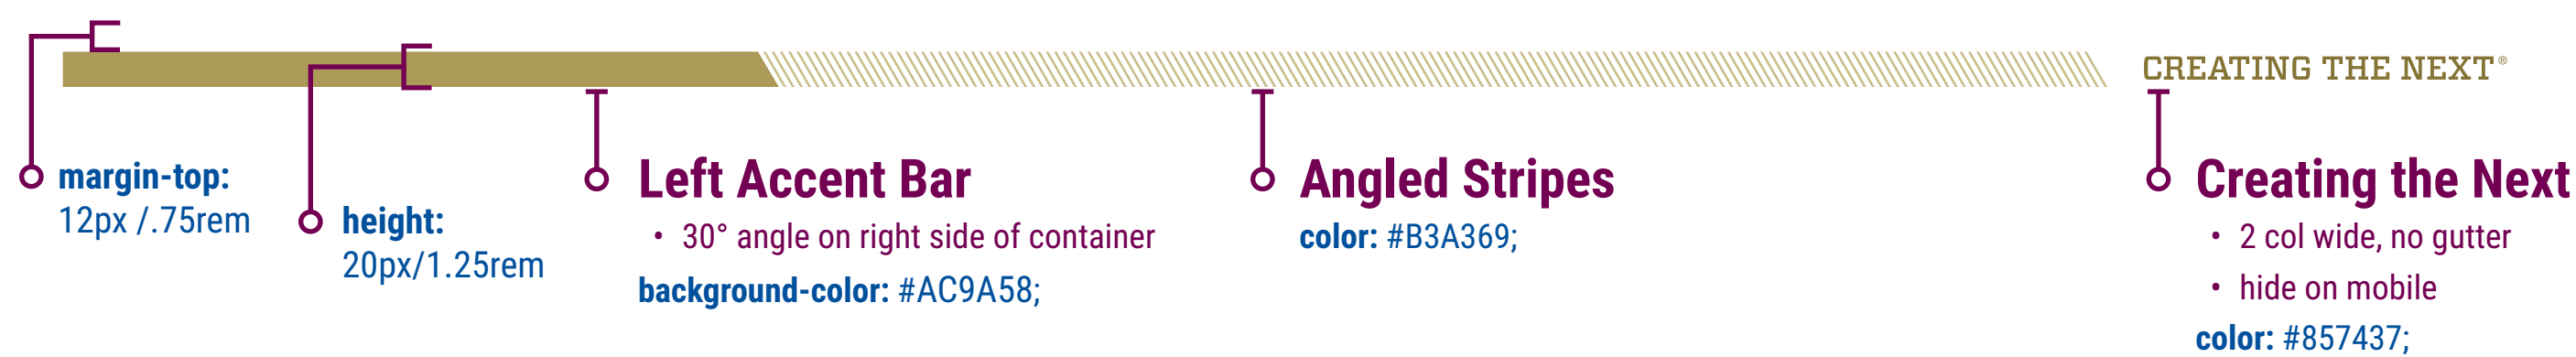

Georgia Tech Website Header Guide

Styles and Colors

Tech Gold
#B3A369

**Tech Gold
Medium Tint**
#AC9A58

Gold Gradient
#BFB37C →
#B3A369

**Tech Gold
Contrast
Accessibility
Tint**
#857437

Black
#000000

Off Black
#262626

HOME | ABOUT | STUDENTS | ACADEMICS | RESEARCH | ATHLETICS | SCHOOLS | NEWS | CONTACT

Navigation Link

- optional

font-family: "Roboto", "Helvetica Neue", "Helvetica", "Arial", sans-serif;
letter-spacing: .2px;
font-size: .85rem;
font-weight: 400;
color: #262626;
border-right: 2px solid #B3A369;

Link.active

border-bottom: 3px solid #B3A369;

GIVE NOW > SEARCH 🔍

Give + Search

color: #857437;
font-family: "Roboto Condensed", "Helvetica Neue", "Helvetica", "Arial", sans-serif;
font-weight: 600;

Icons :after

color: #B3A369;

Search Form Input

- Hidden, display onclick