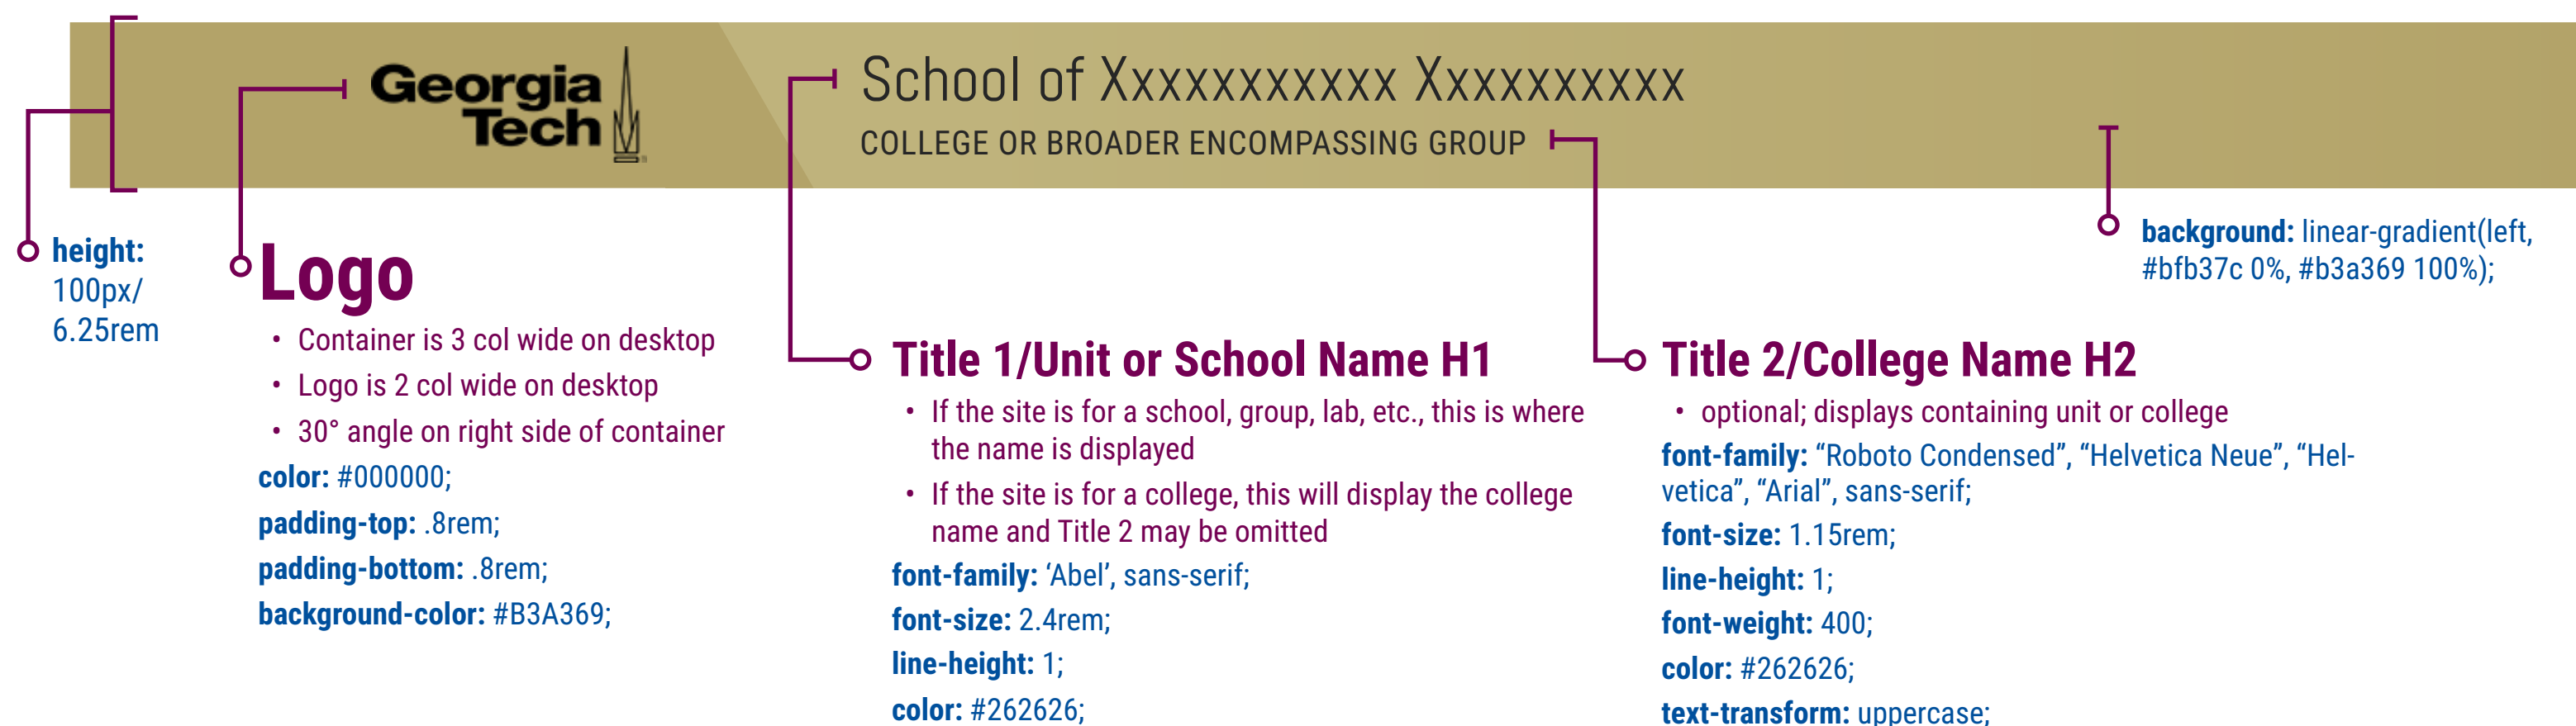

Georgia Tech Website Header Guide

Styles and Colors

Tech Gold
#B3A369

**Tech Gold
Medium Tint**
#AC9A58

Gold Gradient
#BFB37C →
#B3A369

**Tech Gold
Contrast
Accessibility
Tint**
#857437

Black
#000000

Off Black
#262626

HOME | ABOUT | STUDENTS | ACADEMICS | RESEARCH | ATHLETICS | SCHOOLS | NEWS | CONTACT

Navigation Link

- optional

font-family: "Roboto", "Helvetica Neue", "Helvetica", "Arial", sans-serif;
letter-spacing: .2px;
font-size: .85rem;
font-weight: 400;
color: #262626;
border-right: 2px solid #B3A369;

Link.active

border-bottom: 3px solid #B3A369;

GIVE NOW > SEARCH 🔍

Give + Search

color: #857437;
font-family: "Roboto Condensed", "Helvetica Neue", "Helvetica", "Arial", sans-serif;
font-weight: 600;

Icons :after

color: #B3A369;

Search Form Input

- Hidden, display onclick